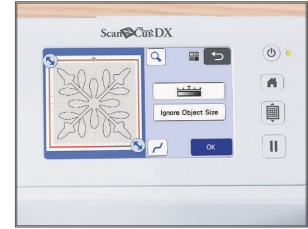

- 5" LCD touchscreen display for easy editing of cut data

ADVANCED EDITING WITH CANVASWORKSPACE

- Create, edit, convert, and send cut data to and from the machine

PES/PHC/PHX FILE READABILITY[~]

- Convert PES/PHC/PHX embroidery files to cut data directly on the machine[^]
- Use most PES/PHC/PHX embroidery files for drawing, embossing[~] and foiling[~] data

BUILT-IN SCANNER (600 DPI)

- Scan in fabric so you can easily turn creative handmade drawings into your next fun project.

**Matless Cutting –
Roll Feeder Attachment**

Optional Accessory Available

What makes ScanNCut DX a cut above?

UP TO 600 DPI FOR THE SCAN TO USB FUNCTION

Turn your scanned images into unique one-of-a-kind cut designs and patterns.

DESIGNS FOR DAYS

1,303 built-in designs, including 140 quilt patterns and 17 lettering fonts.

PREVIEW YOUR CUTTING

Only ScanNCut has a colour touchscreen that can show you a preview of your material on the mat and where your cuts will be. Cut exactly where you want to!

PRECISE AND QUICK CUTS

Cuts faster than previous ScanNCut models.**