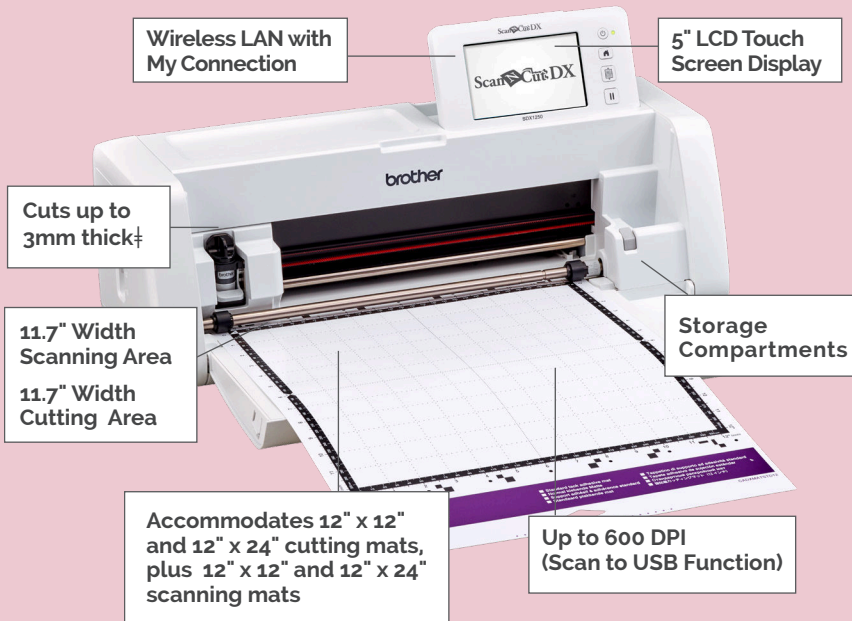

INCLUDED ACCESSORIES:

- Auto Blade and Holder
- New Rotary Auto Blade Kit
- Standard Tack Adhesive Mat 12" x 12"
- Low Tack Adhesive Mat 12" x 12"
- Cardstock 12" x 12" (1 pc)
- Pen Holder
- 2 Erasable Pens
- Touch Pen (Stylus)
- Spatula
- Accessory Bag
- Power Cord
- Getting Started Guide
- My Connection Authentication Card for XP